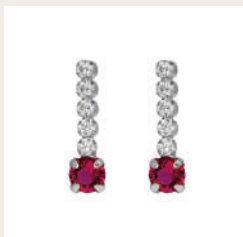

Ref. A4669-21HT