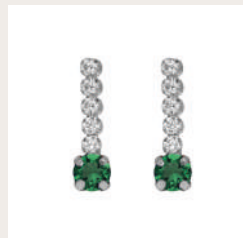

Ref. A4669-20HT